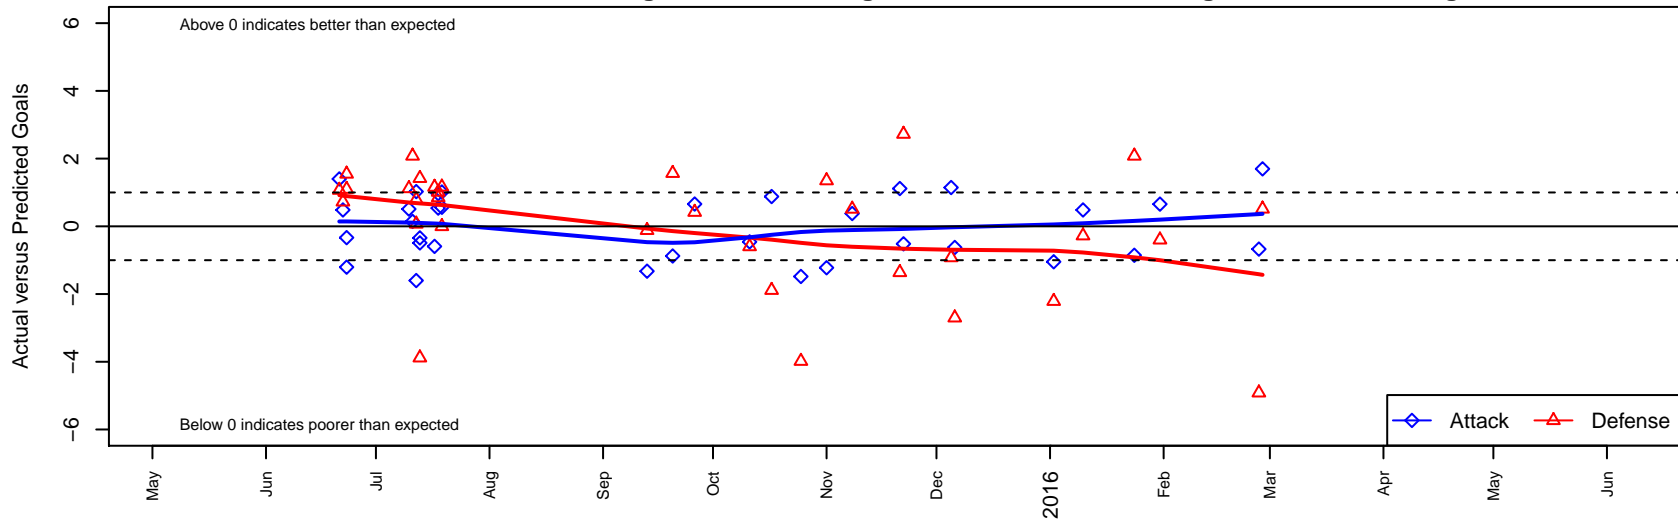

## Snohomish United Black B97

Snohomish Youth SC  
 Snohomish, WA  
 B97 total strength=1716  
 attack=37.12 defense=15.4  
 fall league = RCL B96 Div 1  
 notes= Sardon 2012

alt names used:  
 Snohomish United Black  
 SNOHOMISH UNITED BLACK  
 SNOHOMISH UNITED BLACK A  
 Snohomish United B97

**Snohomish United Black B97**  
 Dots are actual minus expected GF (blue circles) and GA (red triangles).  
 Blue line is smoothed change in attack strength. Red is smoothed change in defense strength.

**attack and defense variance (black dot)  
relative to other teams  
and top 10 in region**

**attack and defense rating  
relative to others at age  
and all opponents in last 13 months**

**Performance relative to 13 month average**