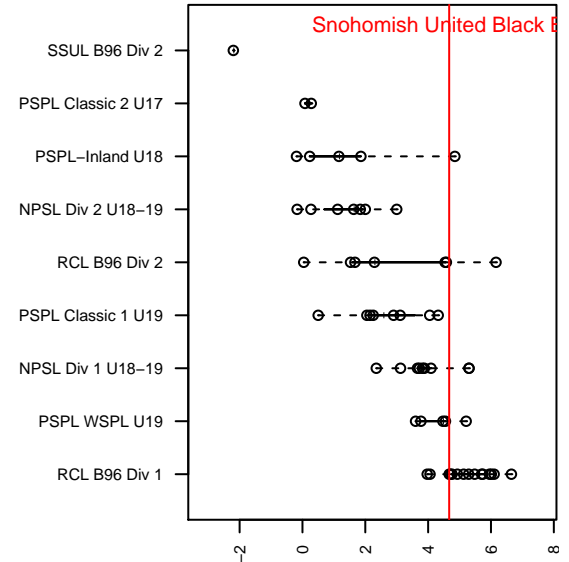

## Snohomish United Black B97

Snohomish Youth SC  
 Snohomish, WA  
 B97 total strength=1716  
 attack=37.12 defense=15.4  
 fall league = RCL B96 Div 1  
 notes= Sardon 2012

alt names used:  
 Snohomish United Black  
 SNOHOMISH UNITED BLACK  
 SNOHOMISH UNITED BLACK A  
 Snohomish United B97

Venues played:  
 2015 US Club Regionals U17  
 2015 Nike Crossfire Challenge Super Group U'  
 2015 Davis Legacy College Showcase League  
 2015 RCL B96 Div 1  
 2015 FWRL B97  
 2015 WYS Championship B97

**Snohomish United Black B97**  
 Dots are actual minus expected GF (blue circles) and GA (red triangles).  
 Blue line is smoothed change in attack strength. Red is smoothed change in defense strength.

**attack and defense variance (black dot)  
relative to other teams  
and top 10 in region**

**attack and defense rating  
relative to others at age  
and all opponents in last 13 months**

**Performance relative to 13 month average**